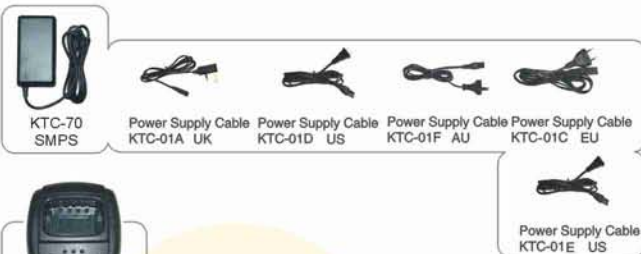

Standard accessories

The standard accessories supplied for the radio have a variety of specification options adaptable to different countries and regions.