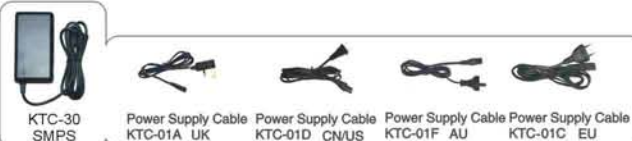

Standard accessories

The standard accessories supplied for the radio have a variety of specification options adaptable to different countries and regions.